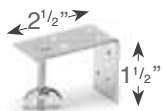

Installation Brackets

New York ("NY") Brackets are standard for all OM and IM installations.