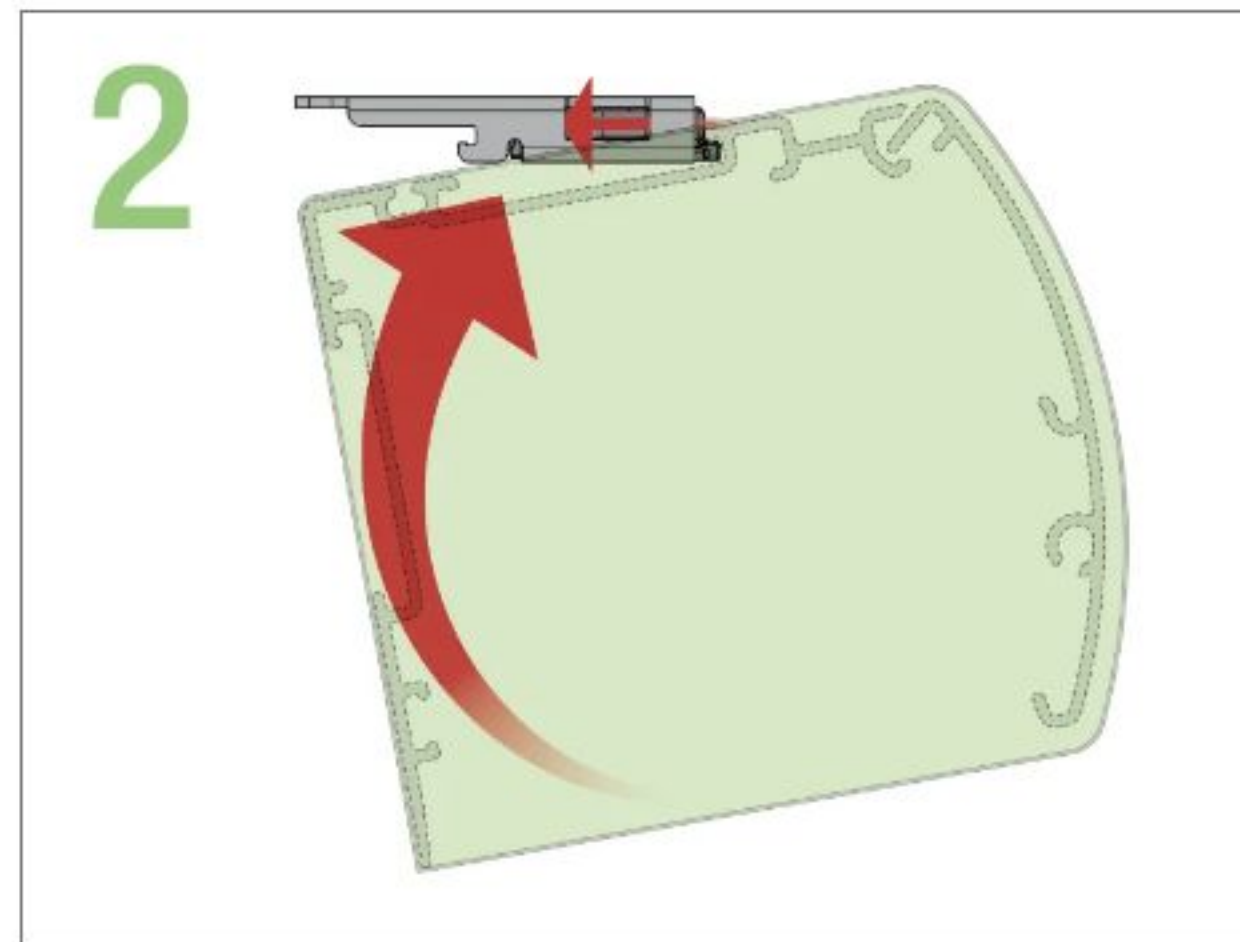

Insert bracket tabs into channel on the cassette, press in to compress the springs, and rotate cassette into position.