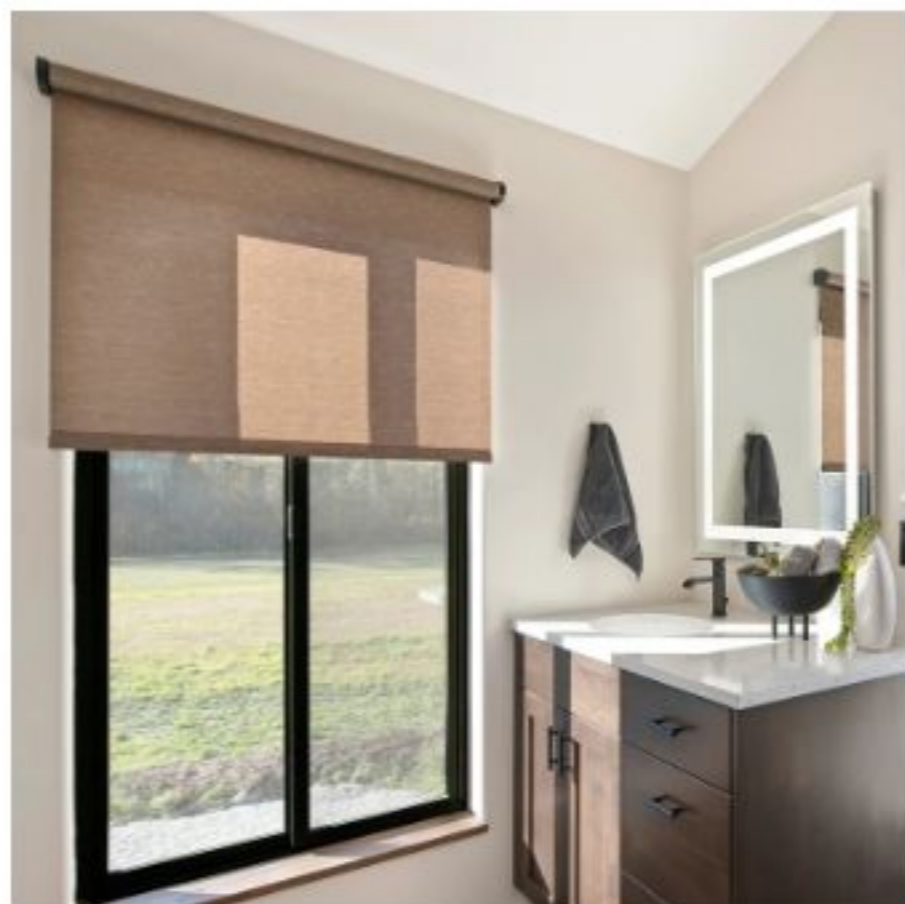

FlexStyle® Motorized Zigbee

FlexStyle® Motorized Zigbee combines an attractive open roll shade with decorative brackets and a hardwired motor with a built-in Zigbee radio receiver.