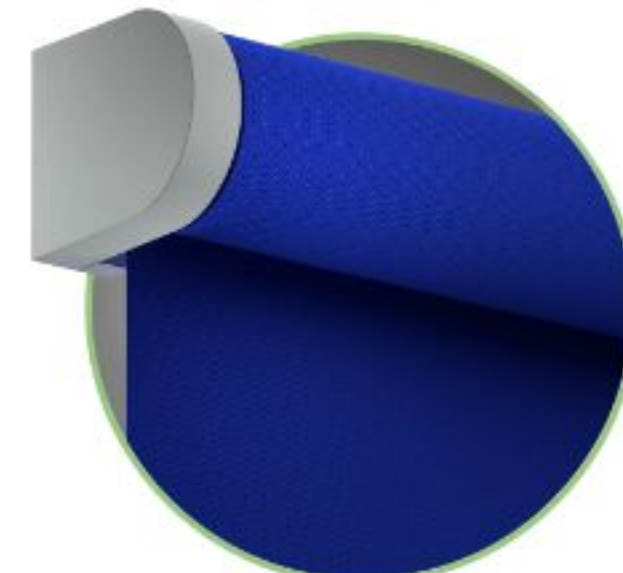

Grey finish with custom color matched fabric