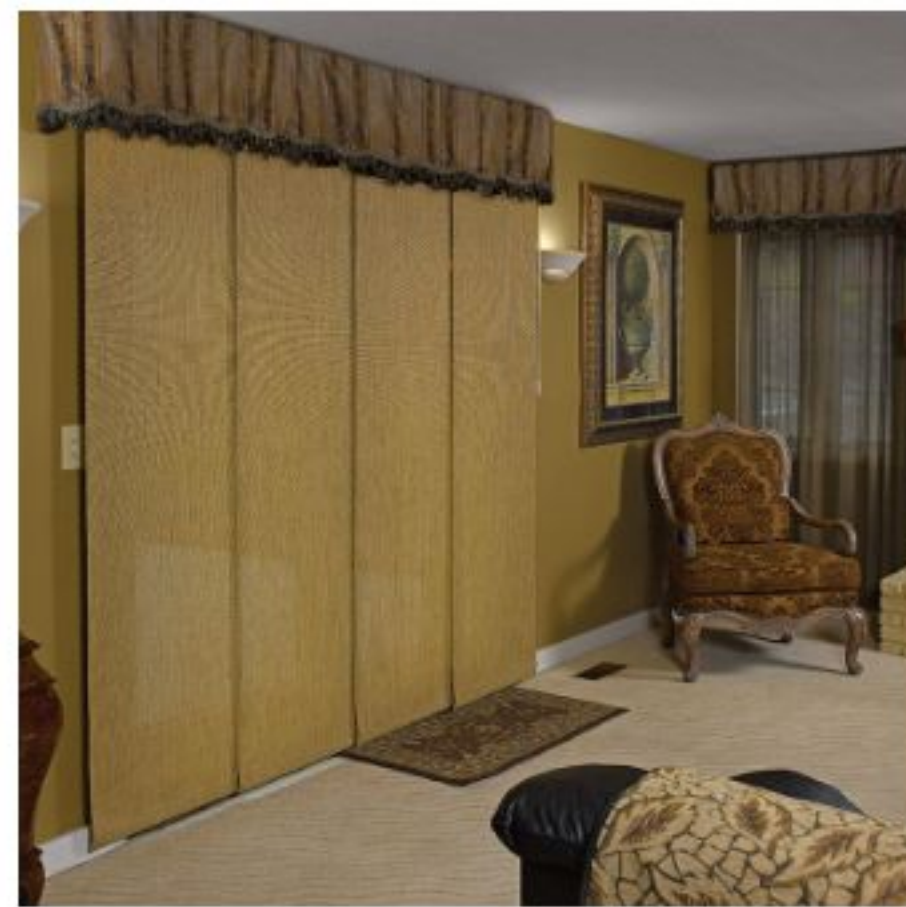

Panel Track

Panel Track window shades filter harsh glare and UV rays on sliding glass doors, large windows, or other wide openings.