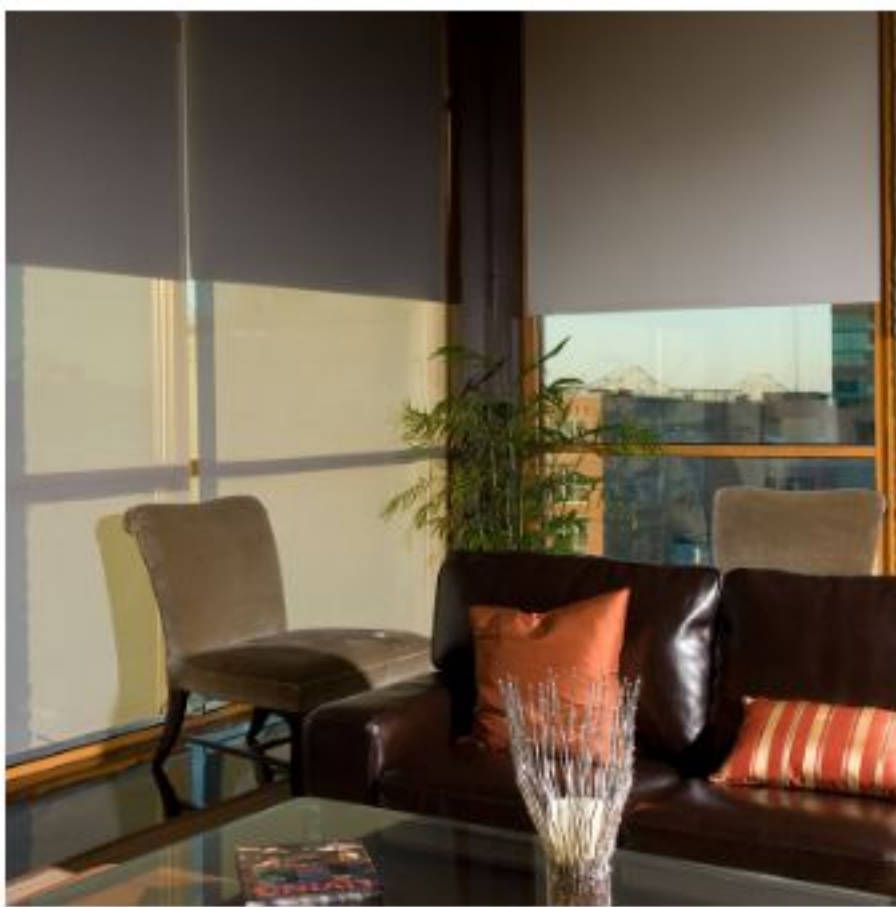

Dual Roller Motorized FlexShade

The Dual Roller Motorized FlexShade® integrates two window shades into a single headbox for a seamless blend of privacy and natural light.