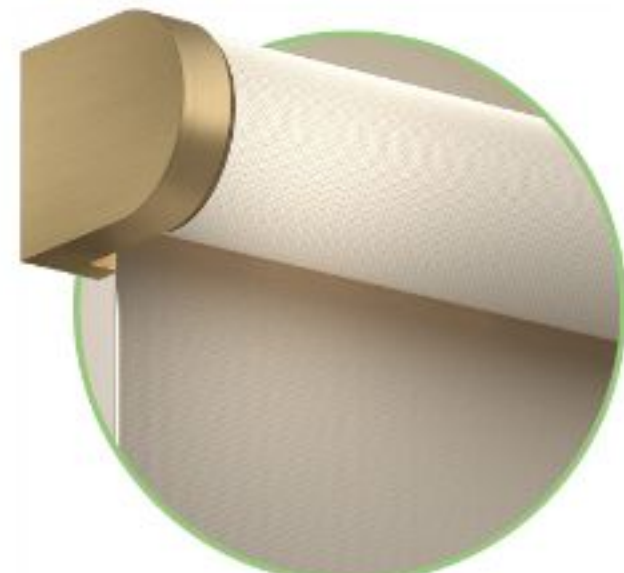

Brushed Gold finish with Oyster/Beige fabric