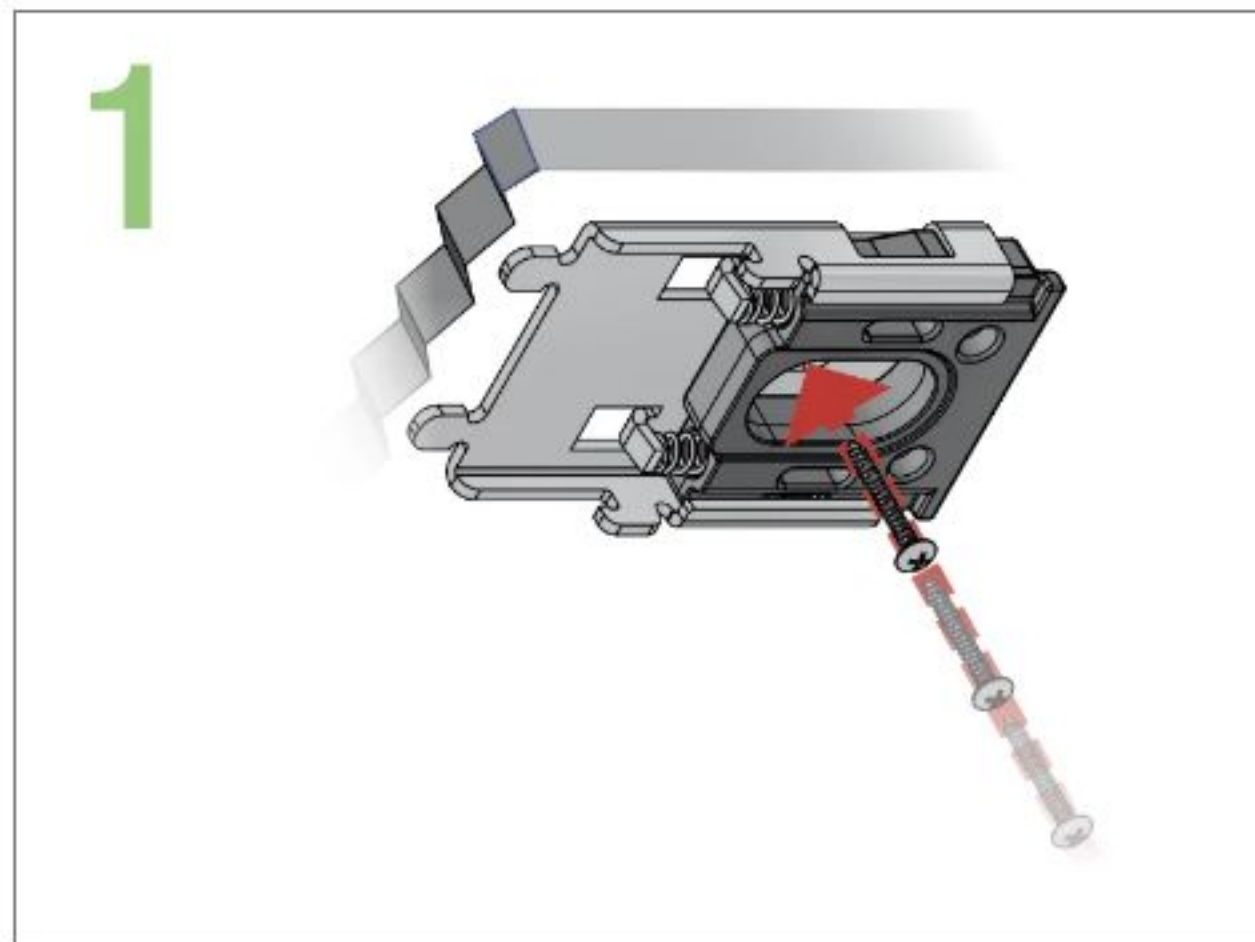

Square Cassette

Curved Cassette

Choose between an open bottom or a bottom return. With an open bottom, the cassette can be fabric wrapped. The optional bottom return design conceals the shade roller and interior hardware for a clean, finished look, and cannot be fabric wrapped.

Mounting: Easy as 1, 2, 3.

Say goodbye to complicated installations. FlexStyle® Cassette makes it easy with sizes up to 65" wide requiring only two mounting brackets (larger sizes require three) on either ceilings or walls. Each spring-loaded bracket installs with only a single screw. This means that mounting most FlexStyle Cassette shades can be completed by installing two brackets, and then lifting the cassette into place. One installer can get most FlexStyle® Cassette shades up and running quickly, saving time and effort.

Install spring-loaded brackets with one screw each.

Insert bracket tabs into channel on the cassette, press in to compress the springs, and rotate cassette into position.

Release spring tension to secure.