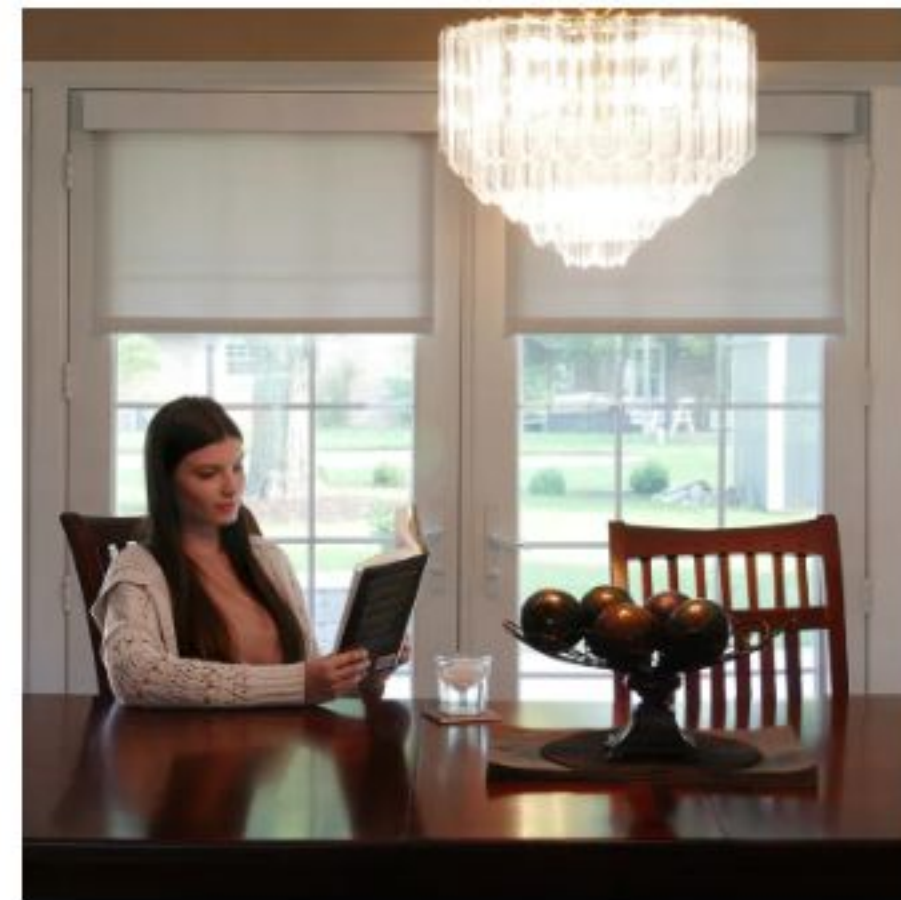

FlexShade® Battery

When hardwiring isn't an option, FlexShade® Battery offers an easy solution for motorized window shades—no wiring or electricians needed.