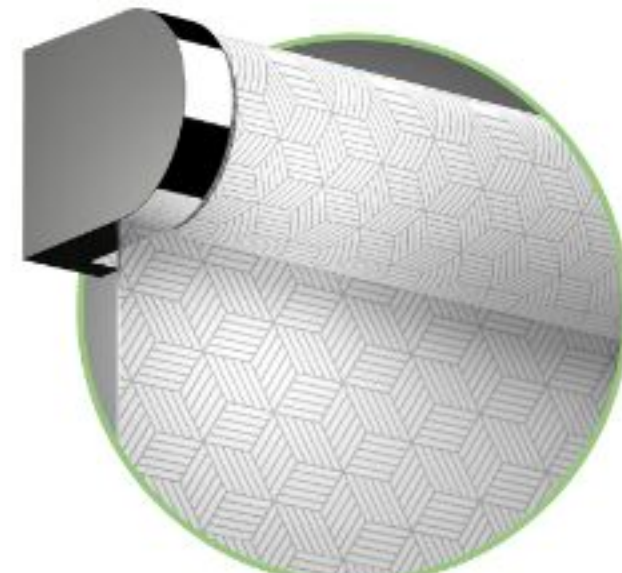

Chrome finish with custom pattern fabric