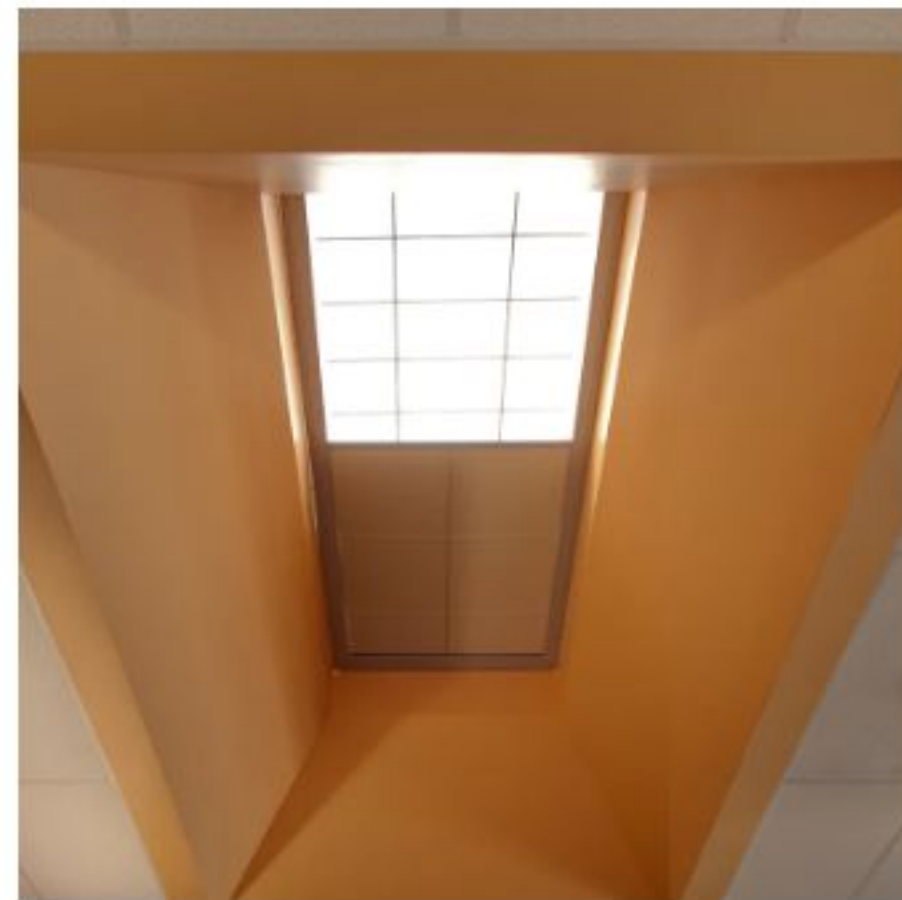

Skylight Motorized FlexShade

Skylight Motorized FlexShade® provides motorized control of the sunlight and glare generated from unprotected skylight windows.