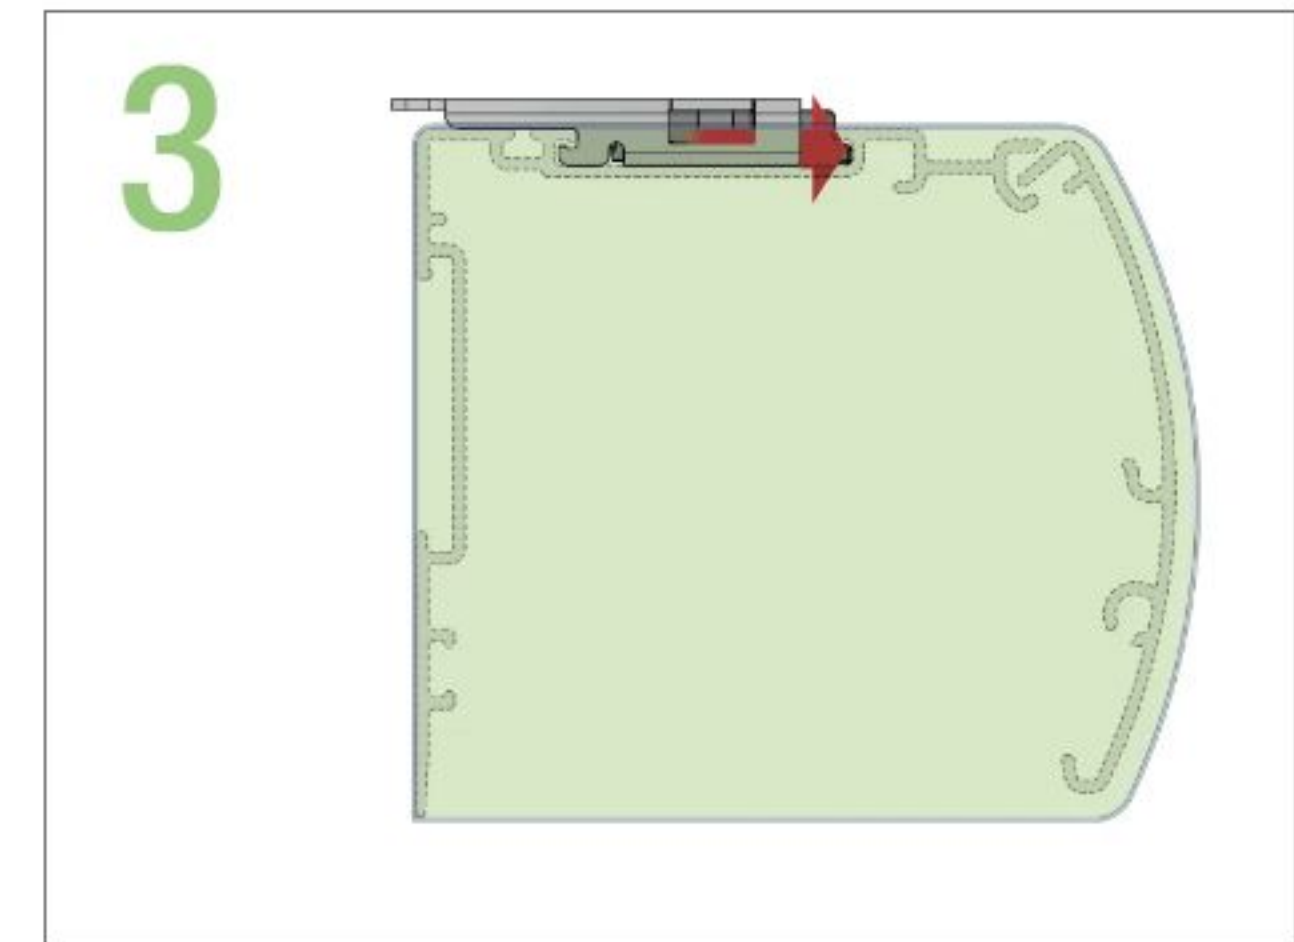

Square Cassette

Curved Cassette

Choose between an open bottom or a bottom return. With an open bottom, the cassette can be fabric wrapped. The optional bottom return design conceals the shade roller and interior hardware for a clean, finished look, and cannot be fabric wrapped.

Mounting: Easy as 1, 2, 3.

Say goodbye to complicated installations. FlexStyle® Cassette makes it easy with sizes up to 65" wide requiring only two mounting brackets (larger sizes require three) on either ceilings or walls. Each spring-loaded bracket installs with only a single screw. This means that mounting most FlexStyle Cassette shades can be completed by installing two brackets, and then lifting the cassette into place. One installer can get most FlexStyle® Cassette shades up and running quickly, saving time and effort.

Install spring-loaded brackets with one screw each.

Insert bracket tabs into channel on the cassette, press in to compress the springs, and rotate cassette into position.

Release spring tension to secure.